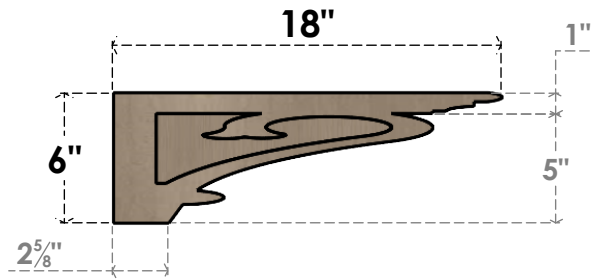

ITEM NUMBER: CORU03X18X06MAYRCPR

3"W X 18"D X 6"H SERIES 3 THIN MAYFLOWER ROUGH CEDAR TIMBERTHANE
FAUX WOOD CORBEL, PRIMED

SIDE PROFILE

FRONT PROFILE

ISOMETRIC

EKENA MILLWORK
2300 WEST MAIN ST.
CLARKSVILLE, TX 75426
TOLL FREE: 866-607-0453
WWW.EKENAMILLWORK.COM

NOTES

1. INSTALLATION TO BE COMPLETED IN ACCORDANCE WITH MANUFACTURER'S SPECIFICATIONS.
2. DRAWING MAY NOT BE TO SCALE
3. THIS DRAWING IS INTENDED FOR DESIGN AND PLANNING PURPOSES ONLY.
4. ALL INFORMATION CONTAINED HEREIN WAS CURRENT AT THE TIME OF DEVELOPMENT BUT MUST BE REVIEWED AND APPROVED BY THE PRODUCT MANUFACTURER TO BE CONSIDERED ACCURATE.
5. TIMBERTHANE ARCHITECTURAL PRODUCTS ARE MADE FROM HIGH DENSITY URETHANE AND COME FACTORY PRIMED