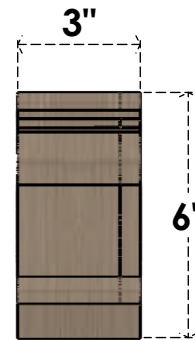

ITEM NUMBER: CORU03X18X06MAYRCPR

3"W X 18"D X 6"H SERIES 3 THIN MAYFLOWER ROUGH CEDAR TIMBERTHANE
FAUX WOOD CORBEL, PRIMED

SIDE PROFILE

FRONT PROFILE

ISOMETRIC

EKENA MILLWORK
2300 WEST MAIN ST.
CLARKSVILLE, TX 75426
TOLL FREE: 866-607-0453
WWW.EKENAMILLWORK.COM

NOTES

1. INSTALLATION TO BE COMPLETED IN ACCORDANCE WITH MANUFACTURER'S SPECIFICATIONS.
2. DRAWING MAY NOT BE TO SCALE
3. THIS DRAWING IS INTENDED FOR DESIGN AND PLANNING PURPOSES ONLY.
4. ALL INFORMATION CONTAINED HEREIN WAS CURRENT AT THE TIME OF DEVELOPMENT BUT MUST BE REVIEWED AND APPROVED BY THE PRODUCT MANUFACTURER TO BE CONSIDERED ACCURATE.
5. TIMBERTHANE ARCHITECTURAL PRODUCTS ARE MADE FROM HIGH DENSITY URETHANE AND COME FACTORY PRIMED